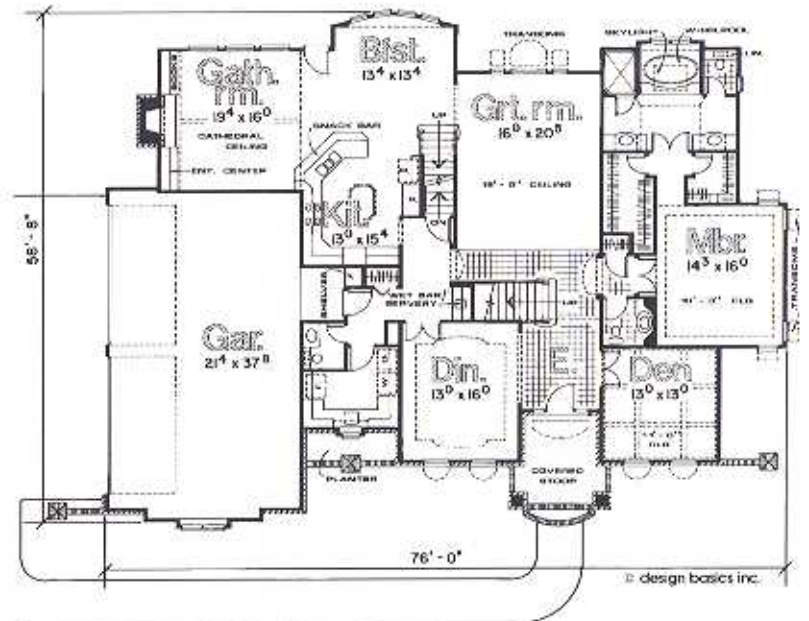

2475 Winchester

DBI
Home Builders

Droese Builders Incorporated

577 Oak Hollow Road
Crystal Lake, IL 60014

Email droese@dbihomebuilders.com

Off (815) 455-7141

Fax (815) 455-7142

Main	2555 Sq. Ft.
Second	1001 Sq. Ft.
Total	3556 Sq. Ft.

Elevations and Floor Plans may vary.