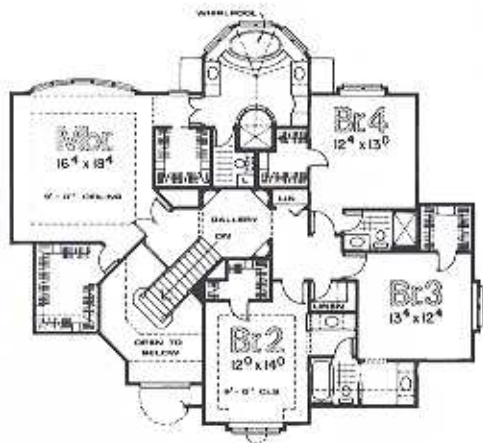

2318 Rockford

DBI
Home Builders

Droese Builders Incorporated

577 Oak Hollow Road
Crystal Lake, IL 60014

Email droese@dbihomebuilders.com

Off (815) 455-7141

Fax (815) 455-7142

Main	1871 Sq. Ft.
Second	1677 Sq. Ft.
Total	3548 Sq. Ft.

Elevations and Floor Plans may vary.