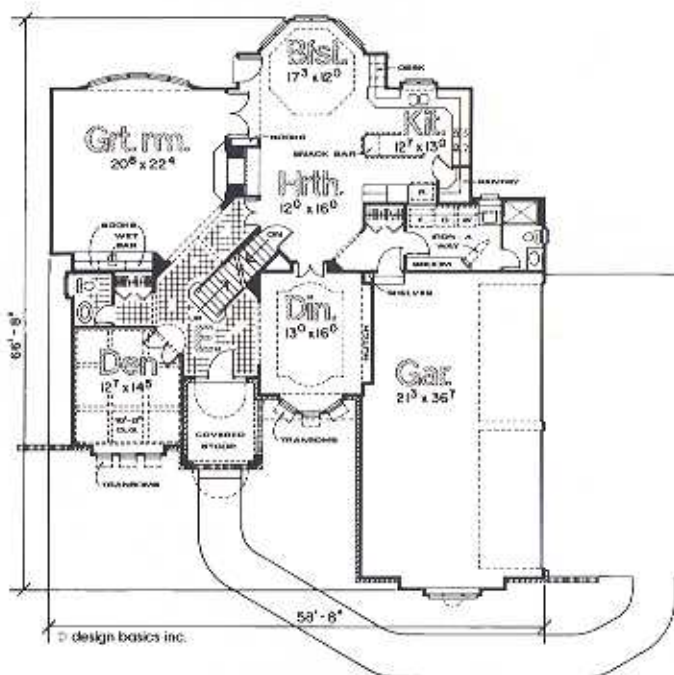

2318 Rockford

DBI
Home Builders

Droese Builders Incorporated

577 Oak Hollow Road
Crystal Lake, IL 60014

Email droese@dbihomebuilders.com

Off (815) 455-7141

Fax (815) 455-7142

Main	1871 Sq. Ft.
Second	1677 Sq. Ft.
Total	3548 Sq. Ft.

Elevations and Floor Plans may vary.