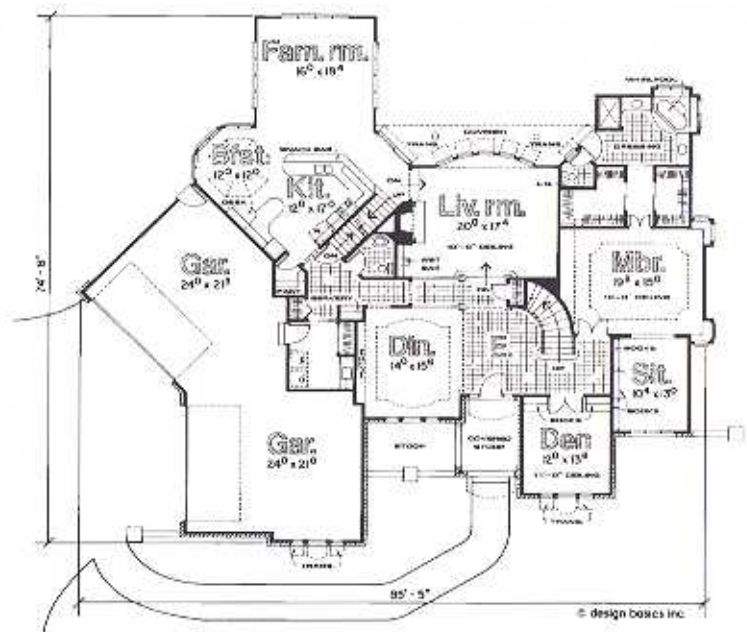

2733 Fairchild

DBI
Home Builders

Droese Builders Incorporated

577 Oak Hollow Road
Crystal Lake, IL 60014

Email droese@dbihomebuilders.com

Off (815) 455-7141

Fax (815) 455-7142

Main 2813 Sq. Ft.

Second 1091 Sq. Ft.

Total 3904 Sq. Ft.

Elevations and Floor Plans may vary.