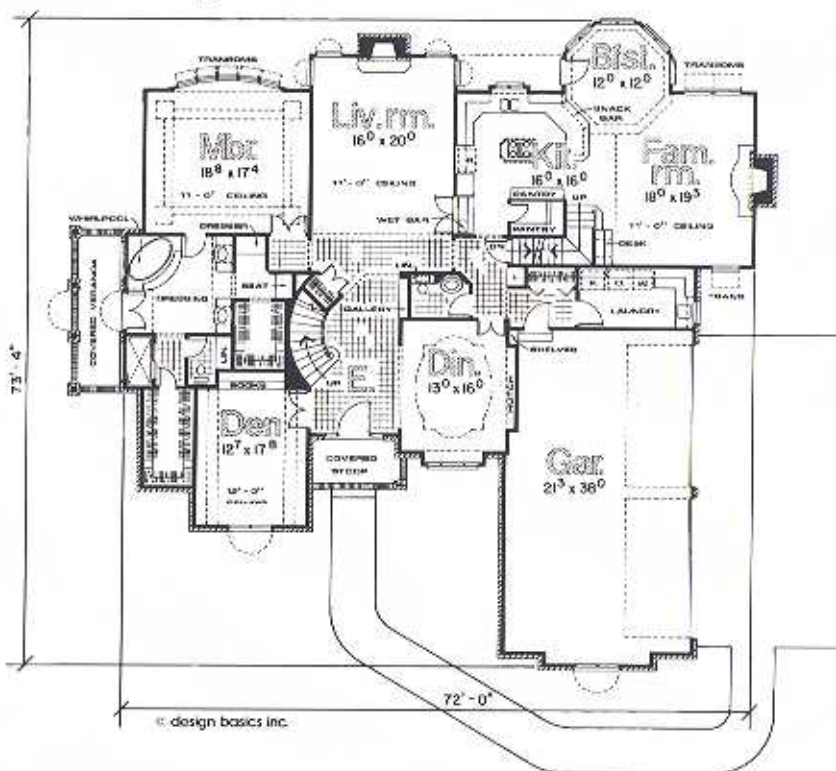

2406 Eastgate

DBI
Home Builders

Droese Builders Incorporated

577 Oak Hollow Road
Crystal Lake, IL 60014

Email droese@dbihomebuilders.com

Off (815) 455-7141

Fax (815) 455-7142

Main 2789 Sq. Ft.

Second 1038 Sq. Ft.

Total 3827 Sq. Ft.

Elevations and Floor Plans may vary.