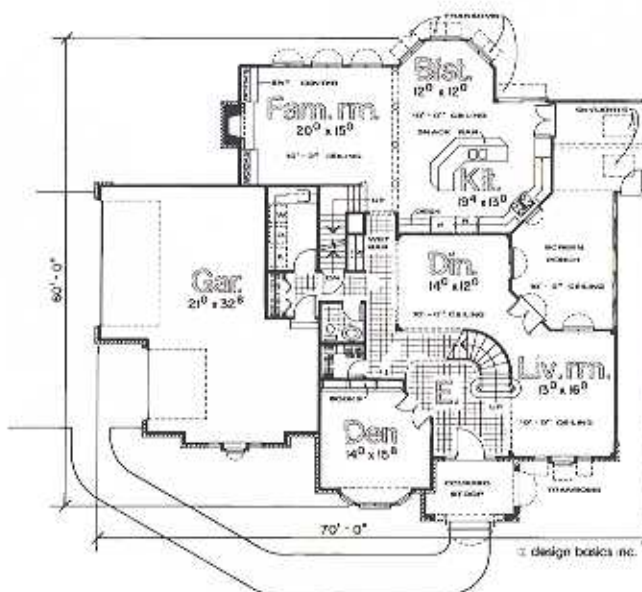

2332 Corinth

DBI
Home Builders

Droese Builders Incorporated

577 Oak Hollow Road
Crystal Lake, IL 60014

Email droese@dbihomebuilders.com

Off (815) 455-7141

Fax (815) 455-7142

Main	1923 Sq. Ft.
Second	1852 Sq. Ft.
Total	3775 Sq. Ft.

Elevations and Floor Plans may vary.