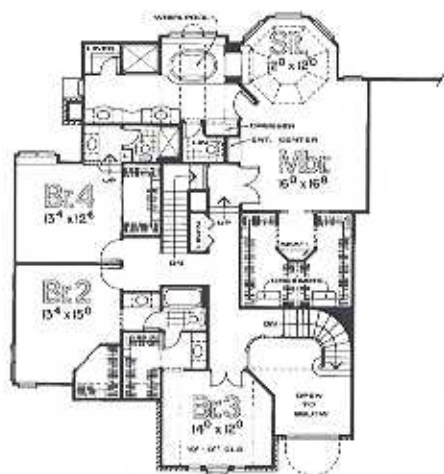

2332 Corinth

DBI
Home Builders

Droese Builders Incorporated

577 Oak Hollow Road
Crystal Lake, IL 60014

Email droese@dbihomebuilders.com

Off (815) 455-7141

Fax (815) 455-7142

Main	1923 Sq. Ft.
Second	1852 Sq. Ft.
Total	3775 Sq. Ft.

Elevations and Floor Plans may vary.