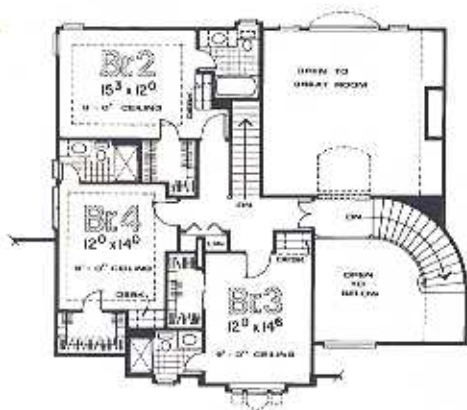

2411 Canterbury

DBI
Home Builders

Droese Builders Incorporated

577 Oak Hollow Road
Crystal Lake, IL 60014

Email droese@dbihomebuilders.com

Off (815) 455-7141

Fax (815) 455-7142

Main	2603 Sq. Ft.
Second	1020 Sq. Ft.
Total	3623 Sq. Ft.

Elevations and Floor Plans may vary.