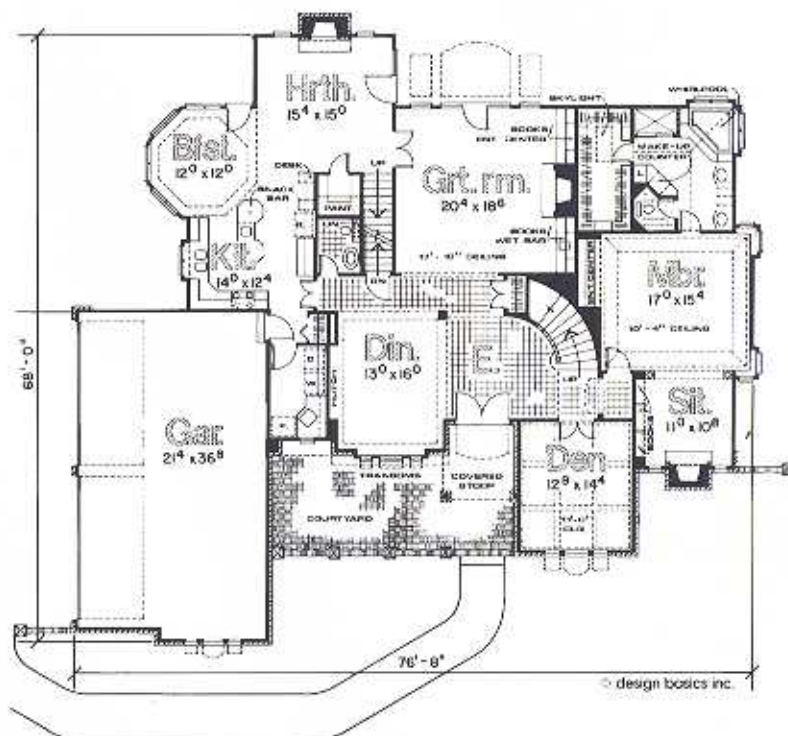

2411 Canterbury

DBI
Home Builders

Droese Builders Incorporated

577 Oak Hollow Road
Crystal Lake, IL 60014

Email droese@dbihomebuilders.com

Off (815) 455-7141

Fax (815) 455-7142

Main	2603 Sq. Ft.
Second	1020 Sq. Ft.
Total	3623 Sq. Ft.

Elevations and Floor Plans may vary.